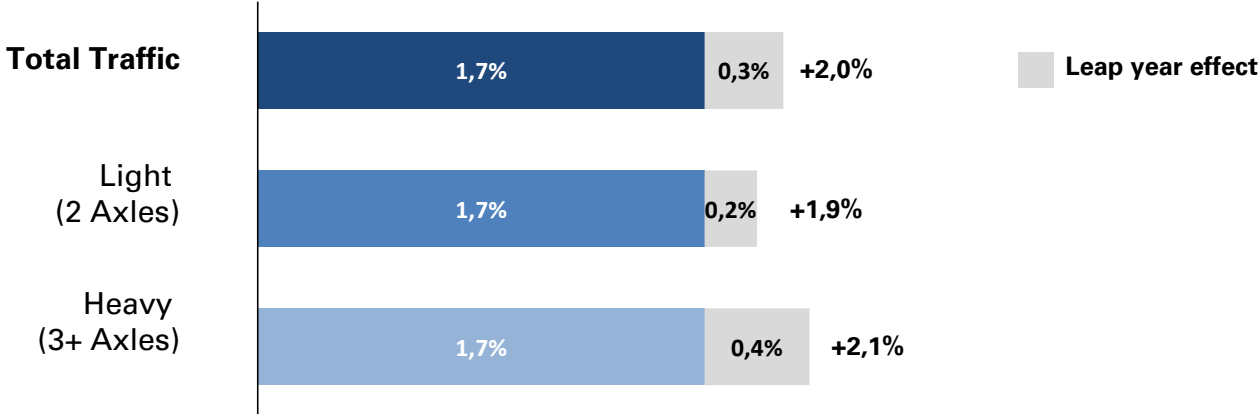

Traffic Performance

(Change in Km travelled)

Jan – Dec 2024 vs 2023

2024 Traffic performance⁽¹⁾

Traffic by month⁽¹⁾

(1) Preliminary figures, kilometres travelled on Autostrade per l'Italia network.