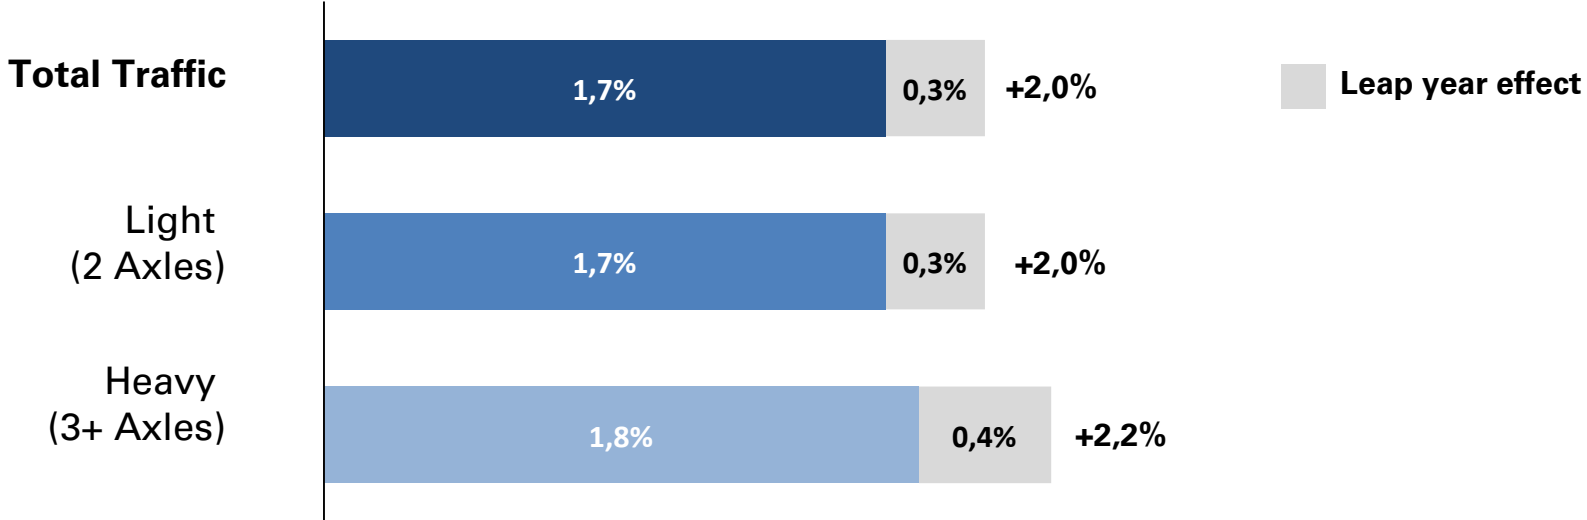

Traffic Performance

(Change in Km travelled)

Jan – Nov 2024 vs 2023

2024 Traffic performance⁽¹⁾

Traffic by month⁽¹⁾

(1) Preliminary figures, kilometres travelled on Autostrade per l'Italia network.