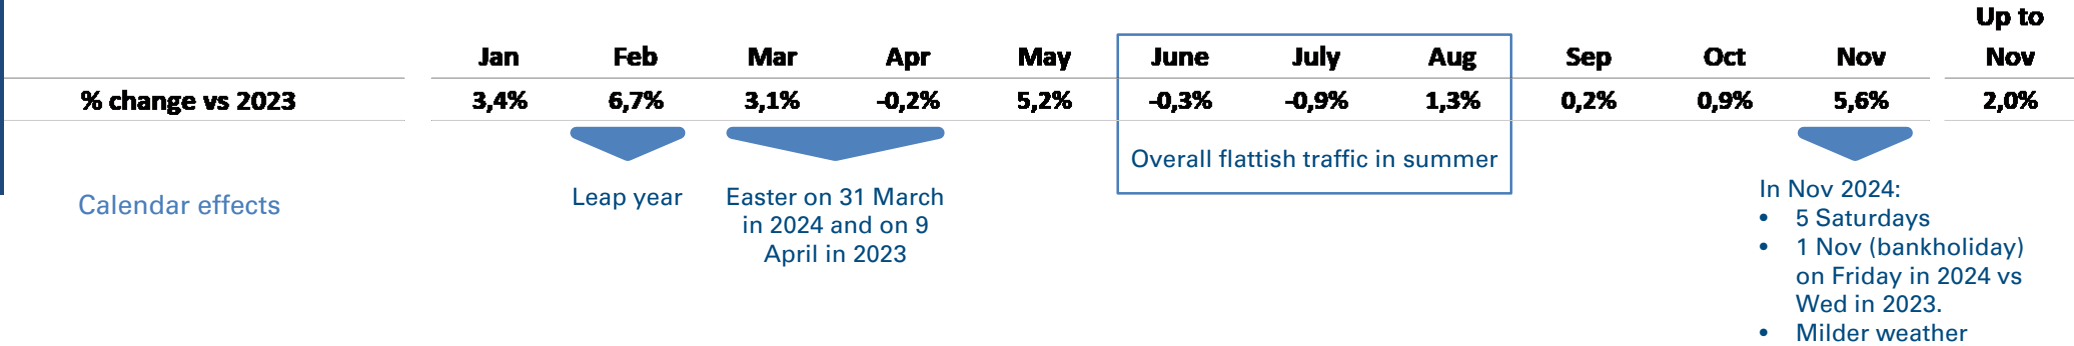

Traffic Performance

(Change in Km travelled)

Jan – Nov 2024 vs 2023

2024 Traffic performance⁽¹⁾

Traffic by month⁽¹⁾

(1) Preliminary figures, kilometres travelled on Autostrade per l'Italia network.