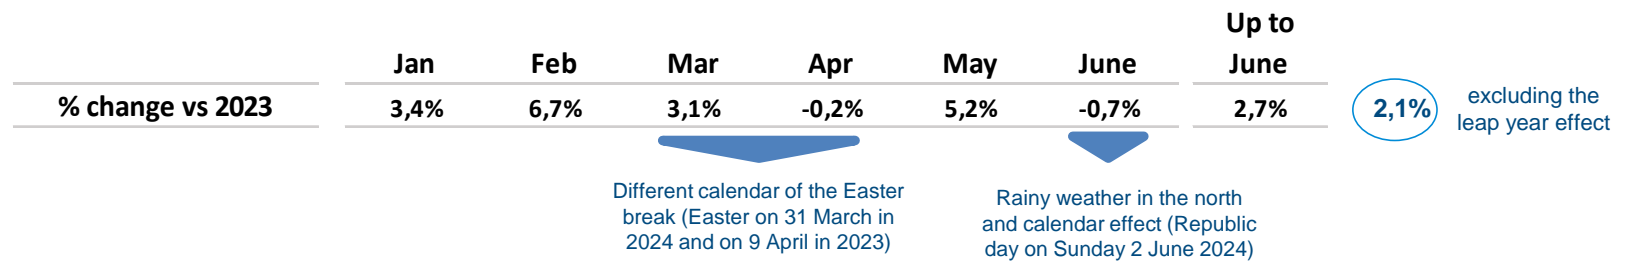

Traffic Performance

(Change in Km travelled)

Jan – June 2024 vs 2023

2024 Traffic performance⁽¹⁾

Traffic by month⁽¹⁾

(1) Preliminary figures, kilometres travelled on Autostrade per l'Italia network.