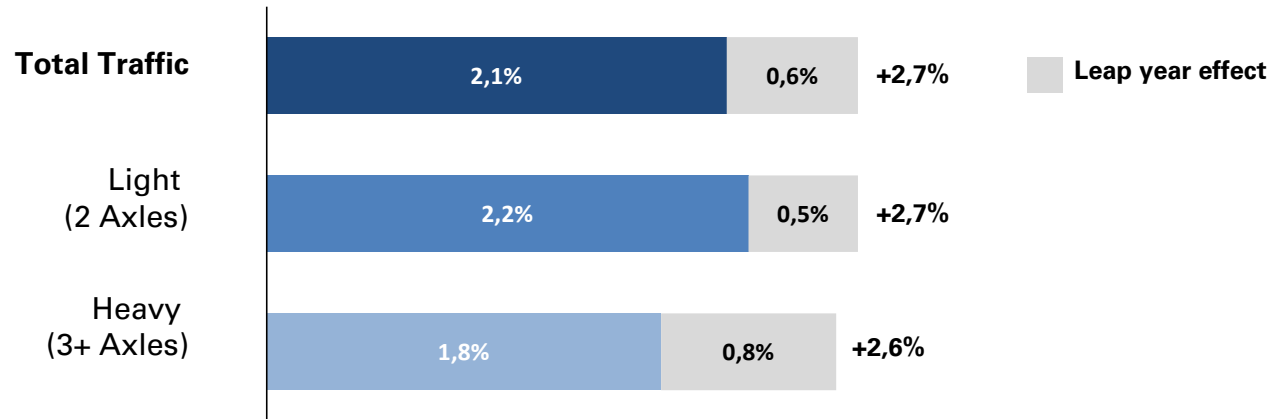

Traffic Performance

(Change in Km travelled)

Jan – June 2024 vs 2023

2024 Traffic performance⁽¹⁾

Traffic by month⁽¹⁾

(1) Preliminary figures, kilometres travelled on Autostrade per l'Italia network.